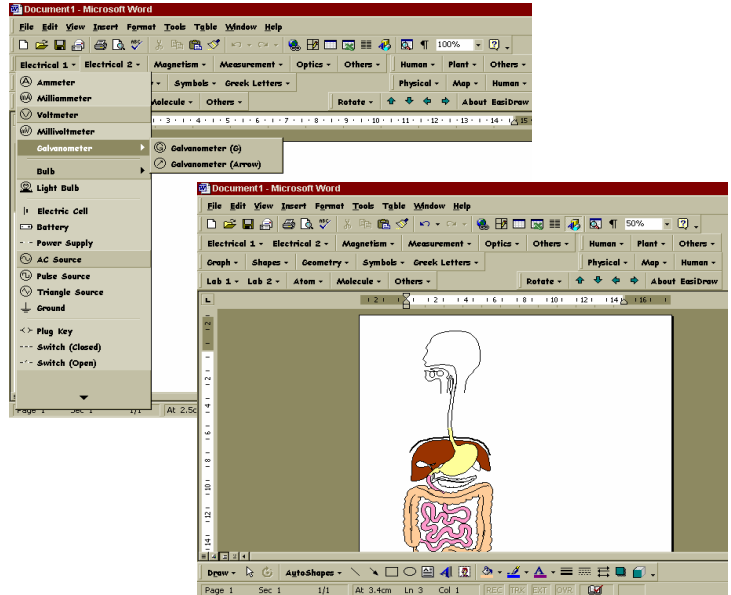

# EasiDraw

Download FREE version at [www.myeasidraw.com](http://www.myeasidraw.com) now!

## Benefits:

- Easy to use & Saves time!
- Smaller document size & Convenient!
- Precise drawings created!
- Flexible & Customisable!
- No new skill required!
- Integrates into your word processor and presentation editor!
- Educational tool!

1. Click

2. Enter value

3. Diagram is drawn for you automatically!

Chemistry

Physics

Life Science

Maths

*"I am impressed at how quickly we can get diagrams drawn using EasiDraw. It is certainly useful to teachers of almost any subject, especially for mathematics, geography, and the sciences. EasiDraw would save them a lot of time in preparing teaching materials and test papers."*